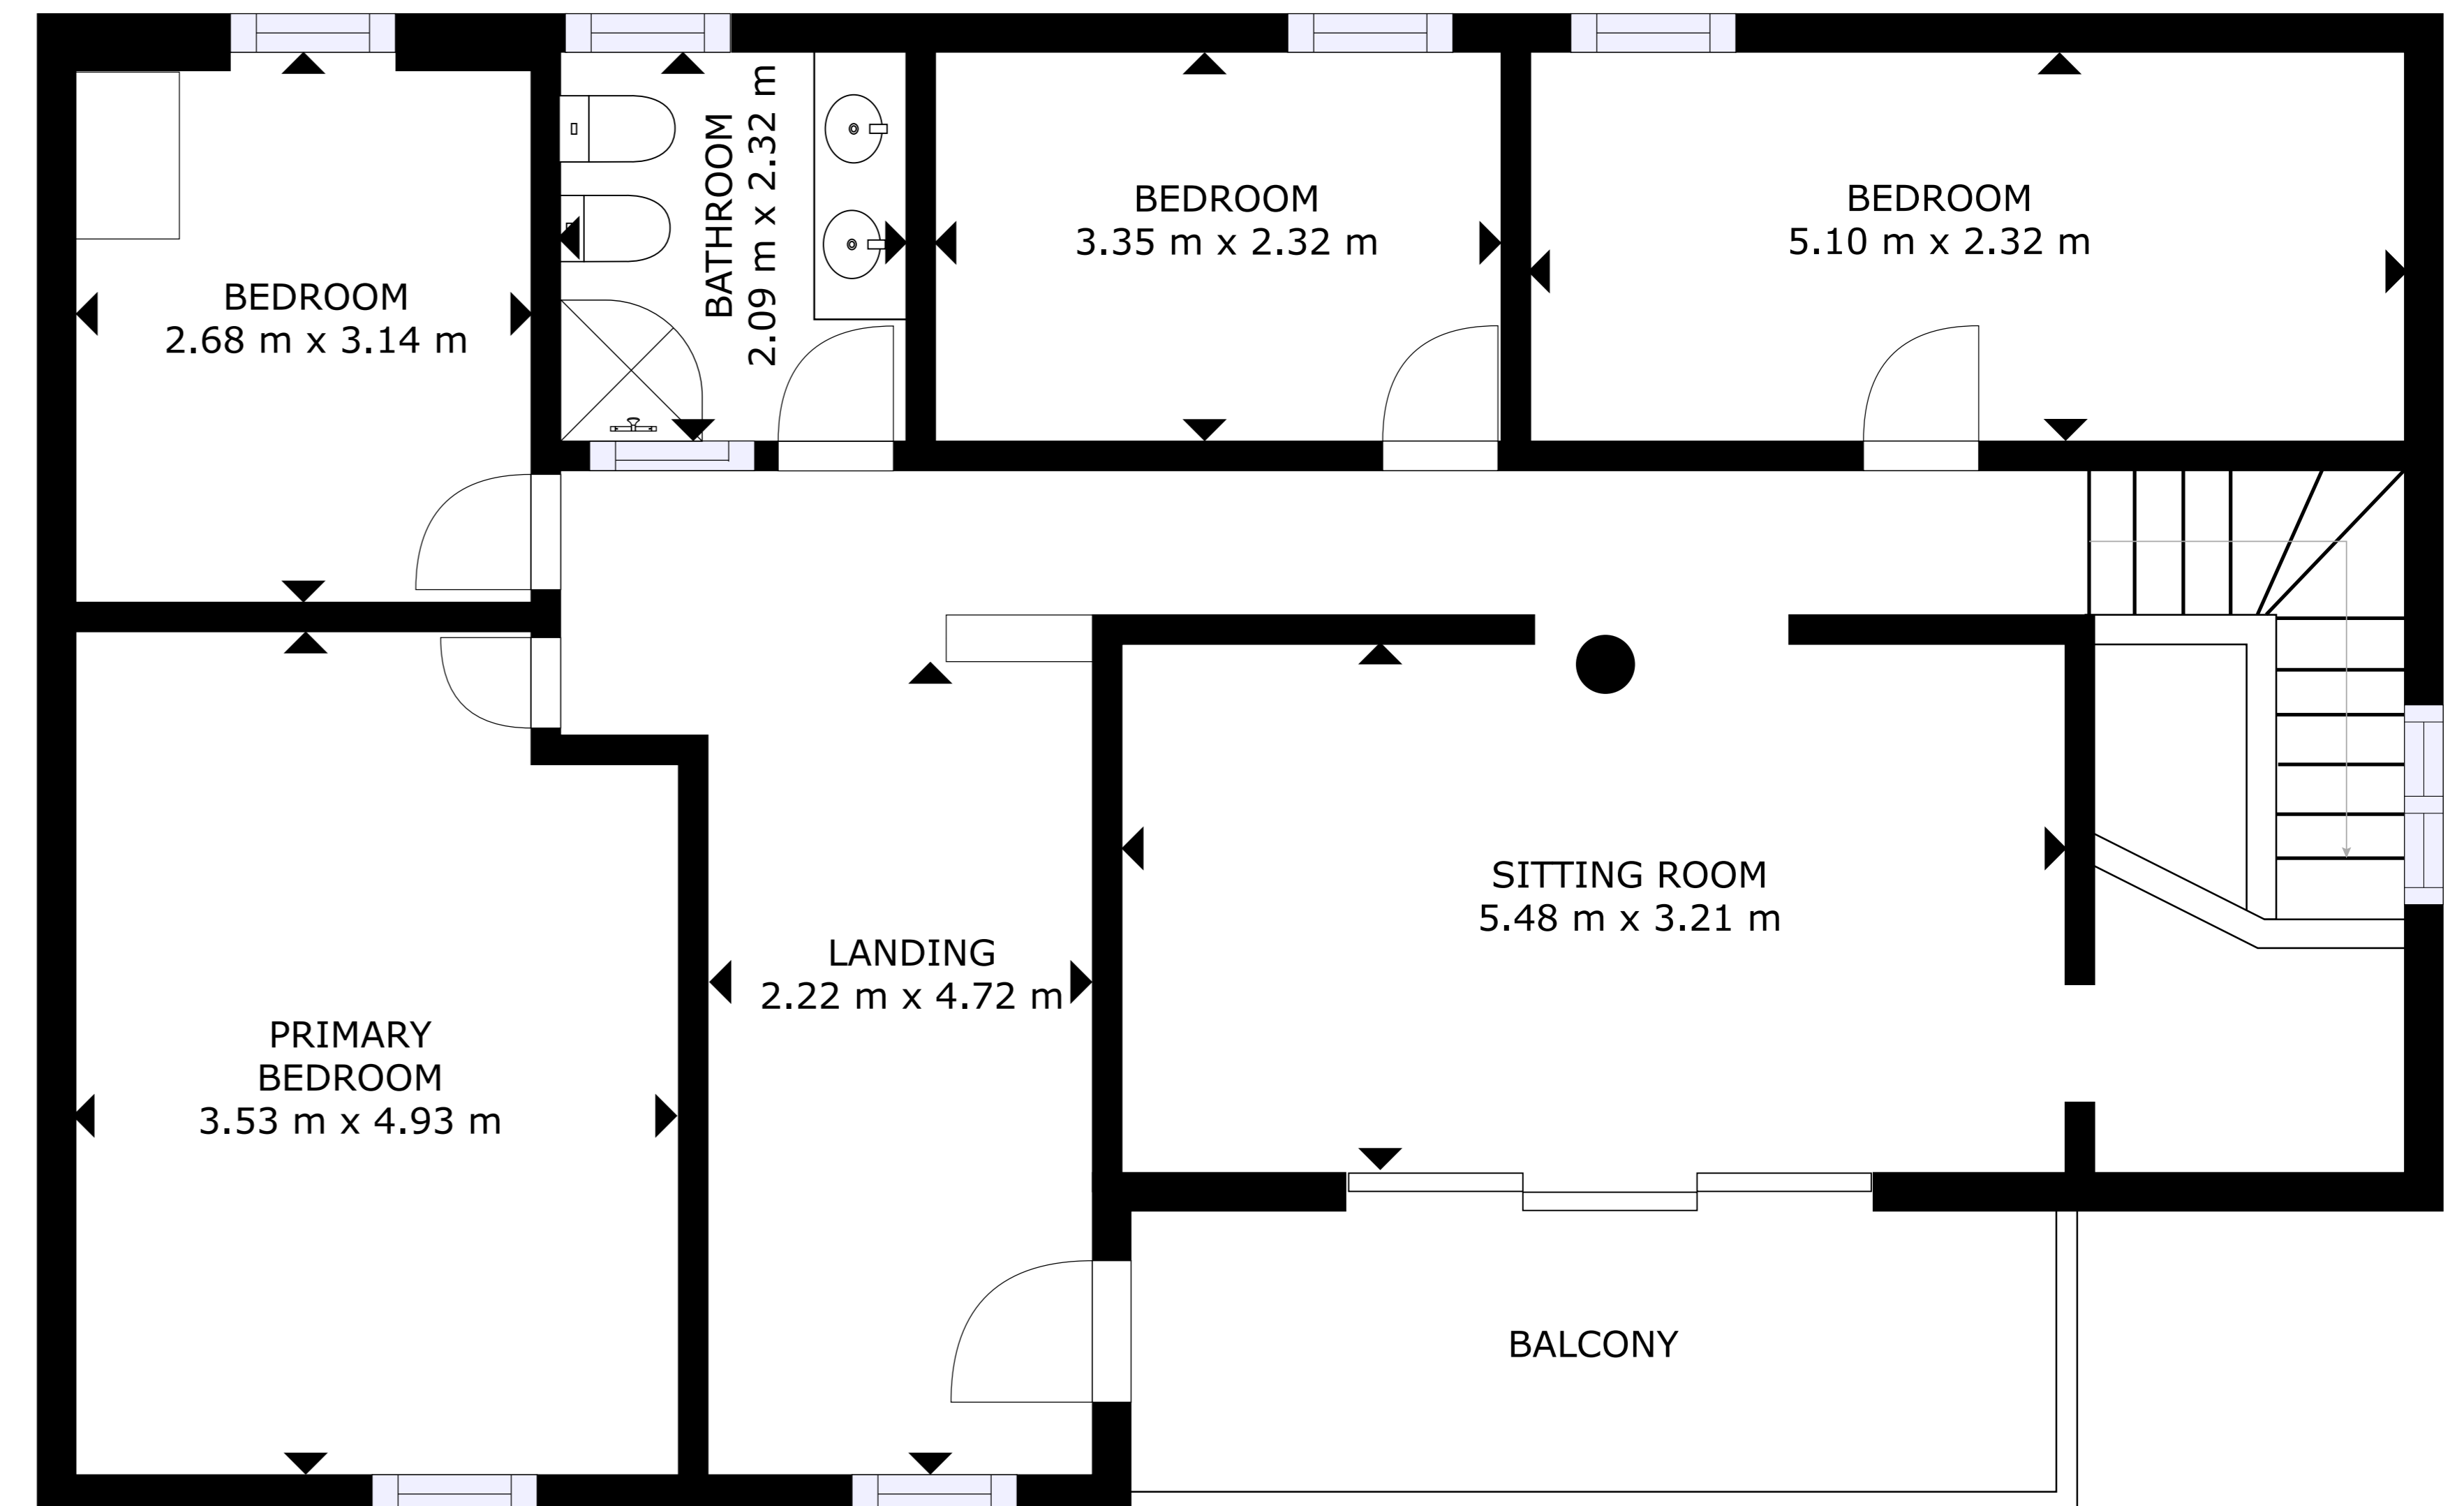

1ST FLOOR

2ND FLOOR

GROSS INTERNAL AREA
 1ST FLOOR: 98 m², 2ND FLOOR: 98 m²
 TOTAL: 196 m²
 SIZES AND DIMENSIONS ARE APPROXIMATE, ACTUAL MAY VARY.